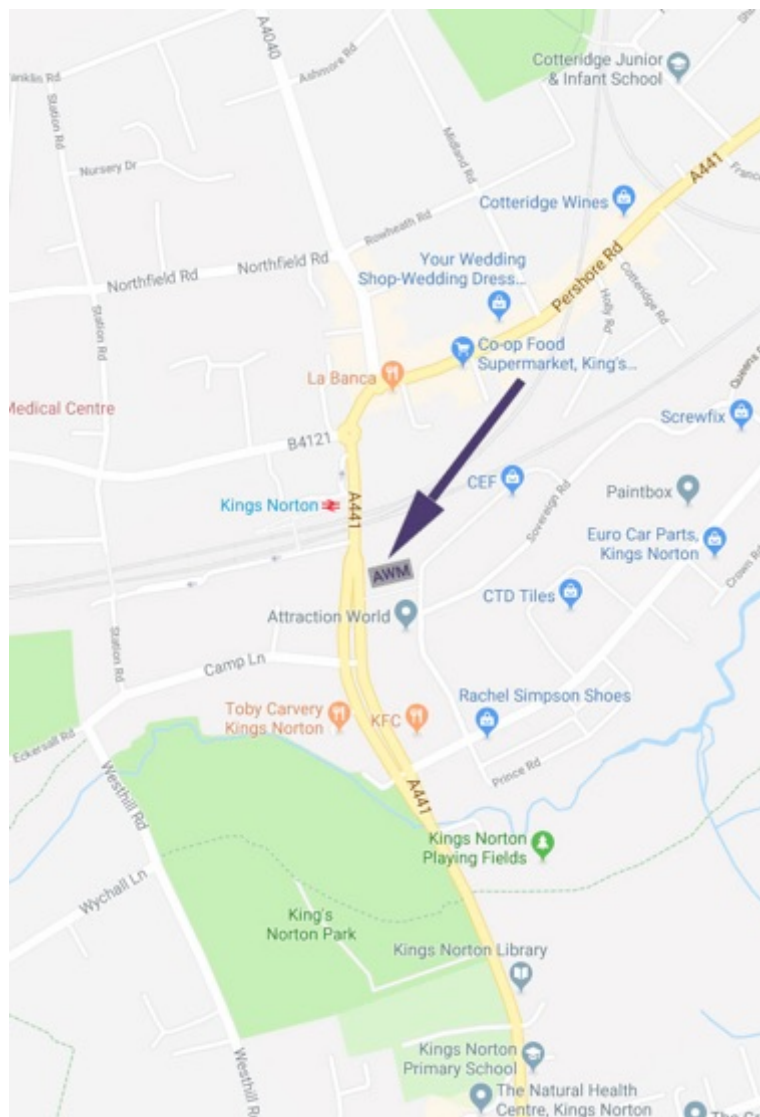

autism

west midlands

Head Office
Imperial Court
Sovereign Road
Kings Norton
Birmingham
B30 3ES

Telephone No: 0121 450 7582
info@autismwestmidlands.org.uk

Maps and Directions to our **new** head office